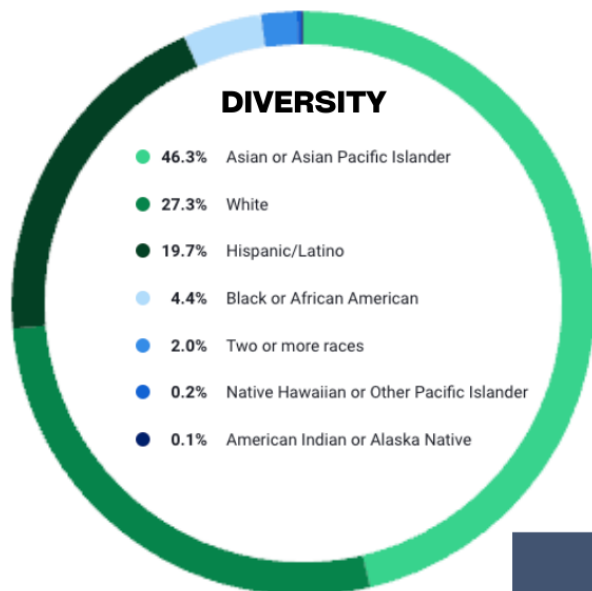

POPULATION & INCOME

- Population: 38,605
- Median: \$92,456
- Per Capita: \$52,918

RECREATION/ATTRACTION

- Fort Lee Recreation Center
- Jack Alter Fort Lee Community Center
- Fort Lee Historic Park
- Constitution Park
- Ross Dock Picnic Area
- Firemen's Park
- Long Path Hiking Trails
- Fort Lee Dog Park
- Local Restaurants (a wide range of cuisines including Korean, Italian, Japanese, and more)